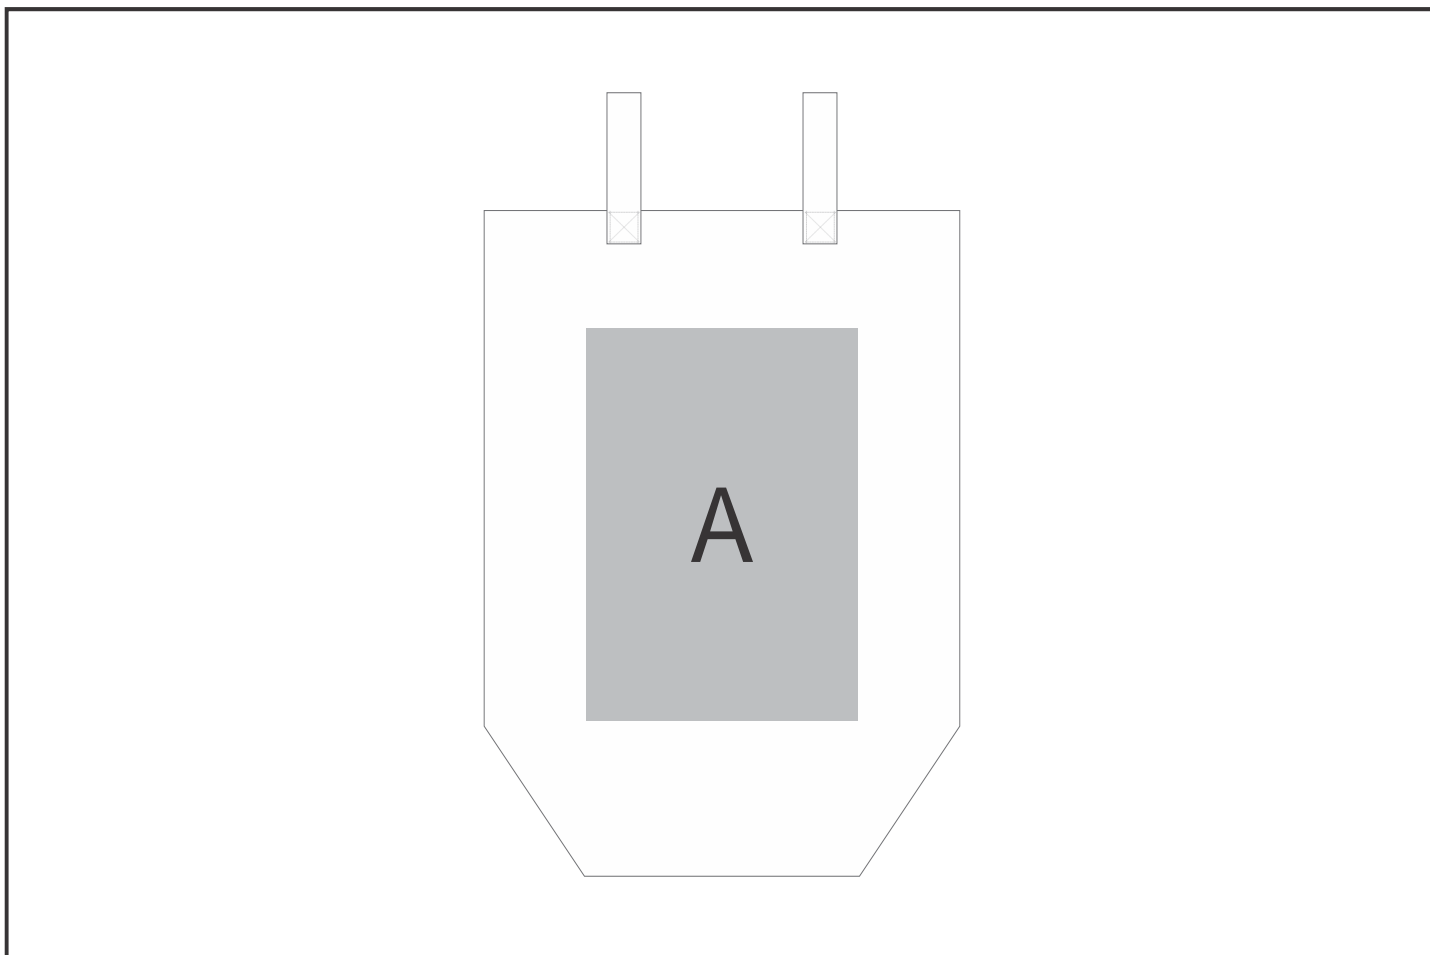

IDEA-0230

Altitude Pacific Laminated Non-Woven Shopper

Need to know:

- Includes 1-Colour, 1-Position Screen Print (setup fees apply)

Branding Options:

Position	Branding Method (Branding Code)	No. of Colours	Dimension
A	Screen Print (SB)	1 Colour	200mm wide x 270mm high